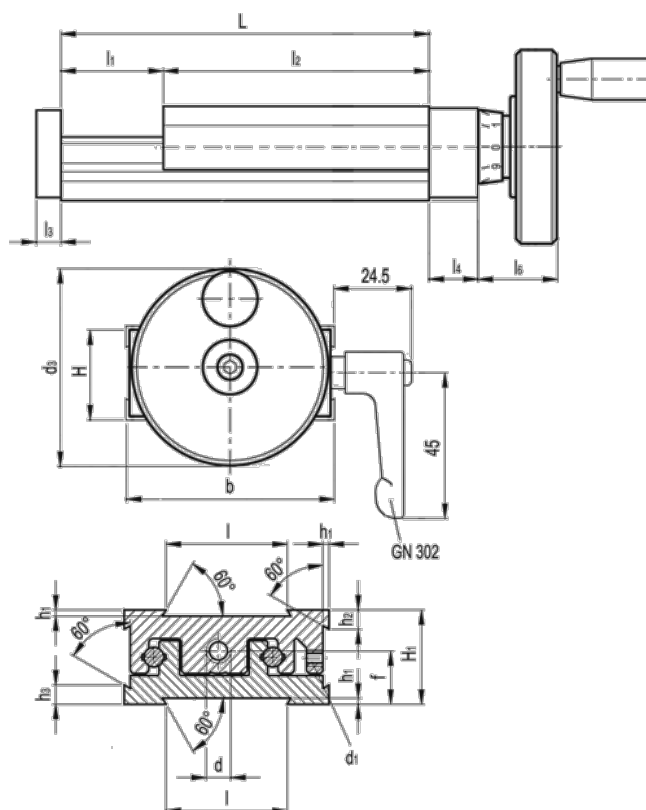

Data Sheet

Article number: 20773012

Description: Adjustable slide unit
GN 900-50-145-75-H-2

Measures

b = 50	h2 = 4.5
d = M6x1	h3 = 7.0
d1 = M4	l = 30
d3 = 50	L - l1 = 145-75
f = 13.0	l2 = 70
H = 23.0	l3 = 6
h1 = 1.5	l4 = 12
H1 = 23	l6 = 22